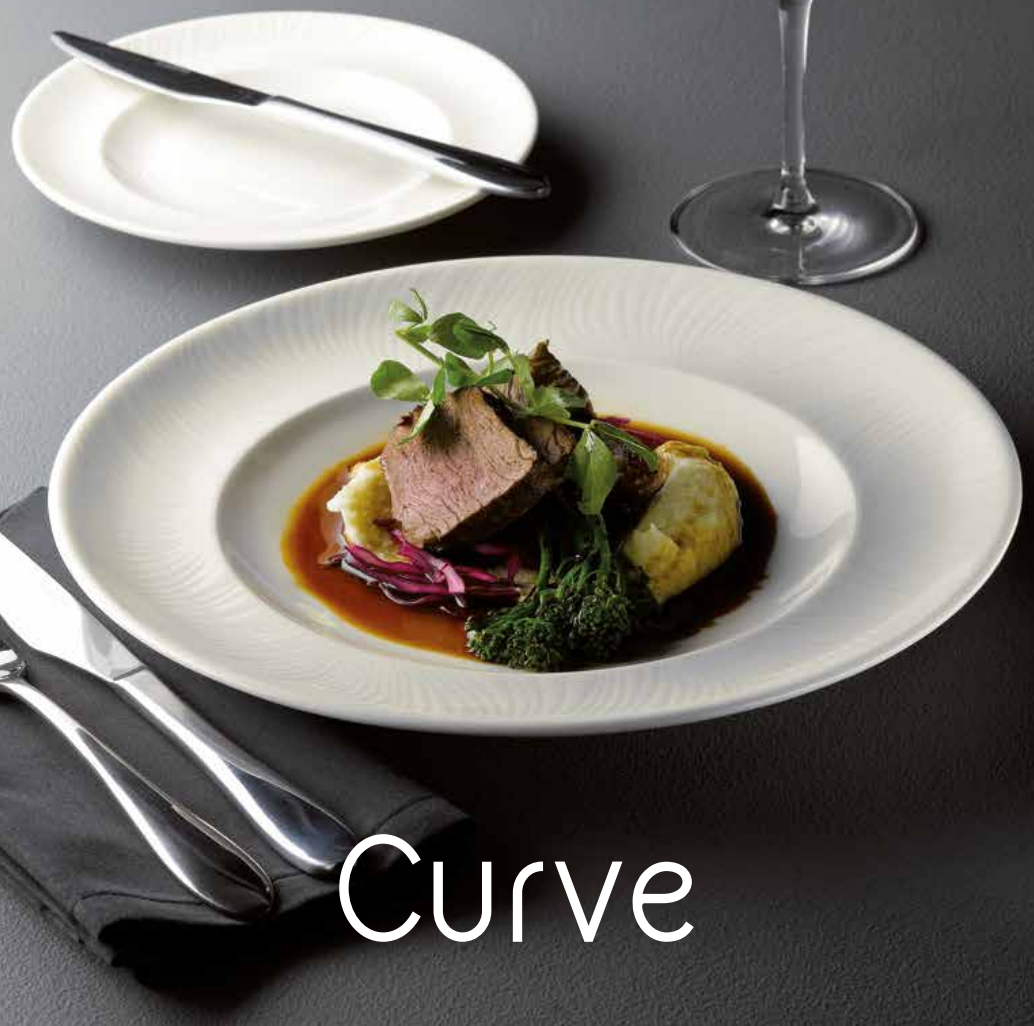

Subtle modern embossment, to mix and match with the Academy Classic range, adding interest and enabling individual presentation to the table

**Plates**  
A186331 Pk:(6) 31cm / 12 1/4"  
Disc Price Each: £8.30  
A186327 Pk:(6) 27cm / 10 1/2"  
Disc Price Each: £5.16  
A186323 Pk:(6) 23.5cm / 9 1/4"  
Disc Price Each: £4.00  
A186317 Pk:(6) 17cm / 6 3/4"  
Disc Price Each: £2.16