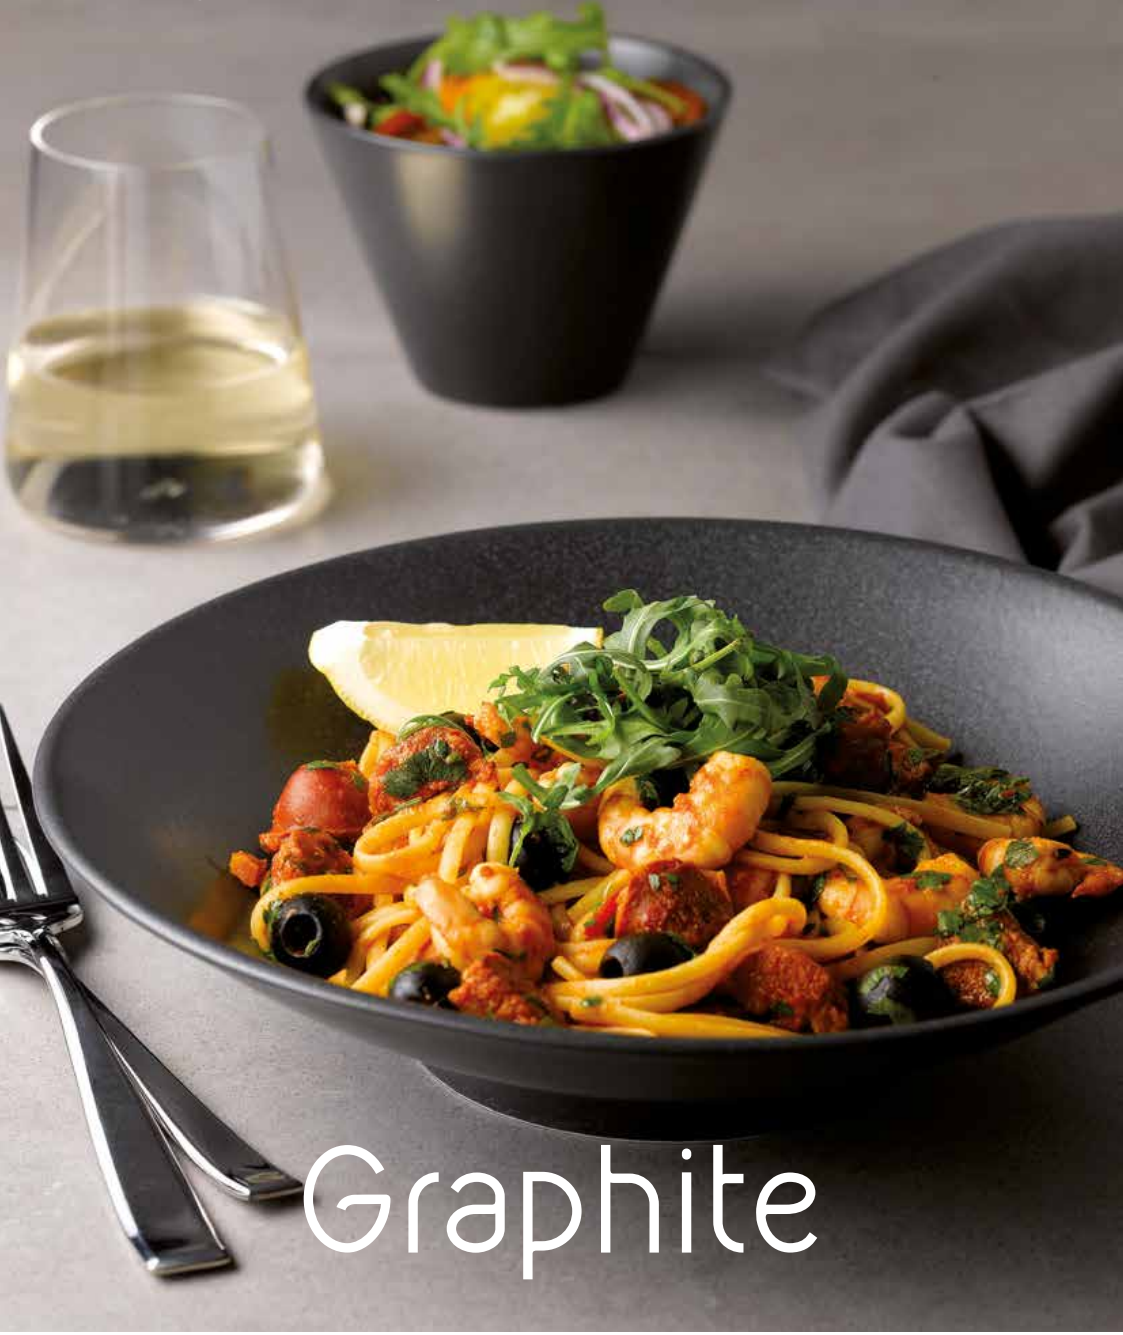

**Wheat Salt & Pepper**  
WH304910S Pk.(6) 8cm / 3"  
Disc Price Each: \$3.93  
WH304910P Pk.(6) 8cm / 3"  
Disc Price Each: \$3.93

Make a statement with sophisticated Graphite

0 1 2 3 4 7 4 3 2 8 2