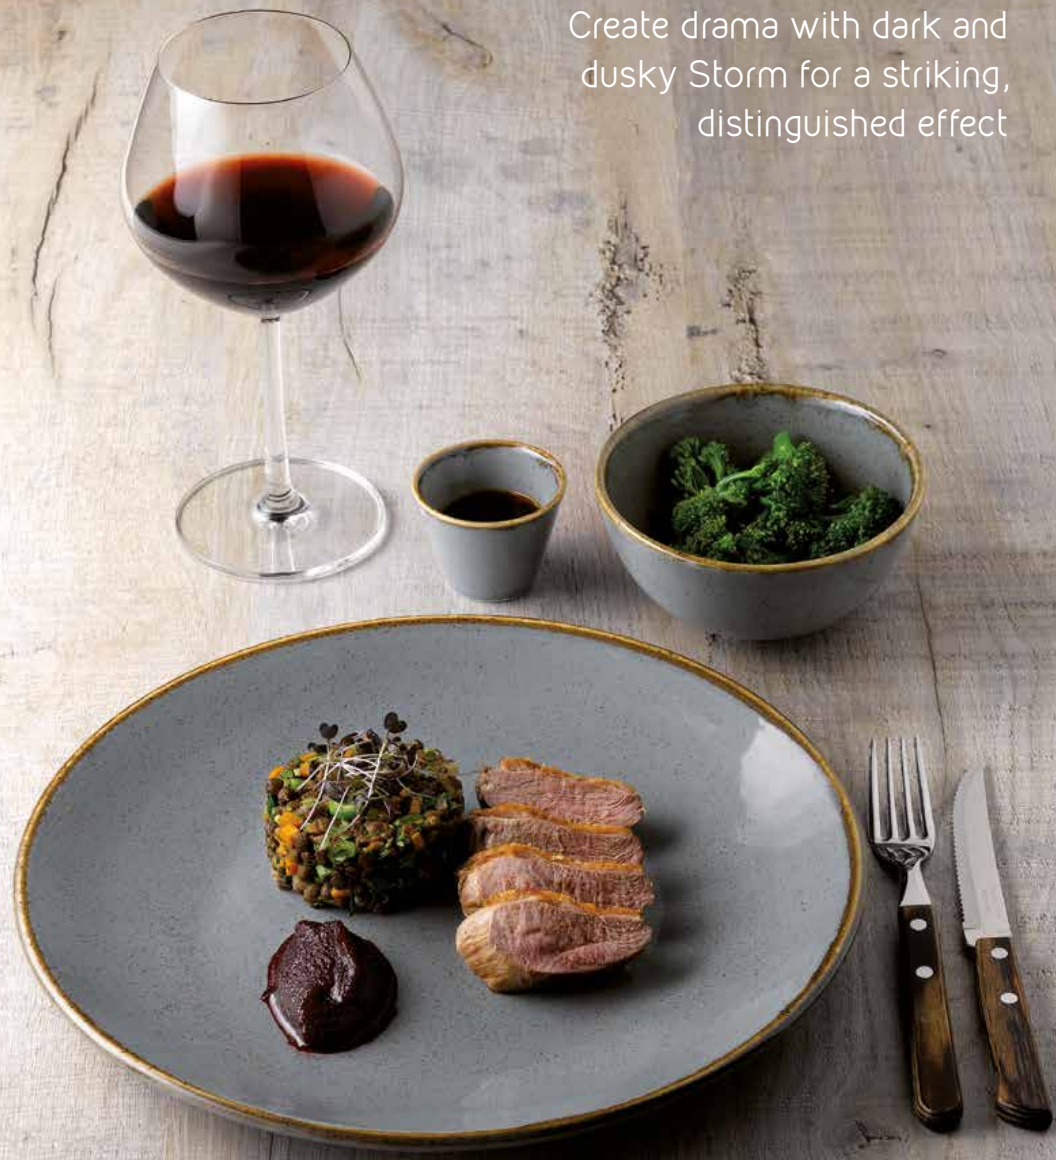

Create drama with dark and dusky Storm for a striking, distinguished effect

Storm

Storm Pizza Plates
162932RM Pk:(6) 32cm / 12 1/2"
Disc Price Each: $9.63
162928RM Pk:(6) 28cm / 11"
Disc Price Each: $7.84

Storm Pasta Plates
173930RM Pk:(6) 30cm / 12"
Disc Price Each: $13.48
173925RM Pk:(6) 26cm / 10"
Disc Price Each: $10.38

Storm Coupe Bowls
197630RM Pk:(6) 30cm / 12"
Disc Price Each: $11.32
197626RM Pk:(6) 26cm / 10 1/4"
Disc Price Each: $8.92

Storm Footed Bowl
368126RM Pk:(6) 26cm / 10 1/4"
Disc Price Each: $9.81

Storm Oval Plate
112131RM Pk:(6) 30 x 23cm / 12 1/2" x 9"
Disc Price Each: $8.59

Storm Narrow Oval Plates
118132RM Pk:(6) 32 x 20cm / 12 1/2" x 8"
Disc Price Each: $12.00
118130RM Pk:(6) 30 x 15cm / 12" x 6"
Disc Price Each: $7.90

Storm Rectangular Plates
118432RM Pk:(6) 32 x 24cm / 12 1/2" x 9 1/2"
Disc Price Each: $8.68
118331RM Pk:(6) 31 x 18cm / 12" x 7"
Disc Price Each: $10.33
NEW 118427RM Pk:(6) 27 x 20cm / 10 1/2" x 7 3/4"
Disc Price Each: $7.08

Storm Rectangular Platters
358835RM Pk:(6) 35 x 25cm (40cl) / 13 3/4" x 10"
Disc Price Each: $18.84
358827RM Pk:(6) 27 x 21cm / 10 2/3" x 8 1/4"
Disc Price Each: $11.44

Storm Rectangular Platter
358836RM Pk:(6) 35cm x 15.5cm / 13 3/4" x 6"
Disc Price Each: $14.48

Storm Bowls
368216RM Pk:(6) 16cm (85cl) / 6 1/4" (30 oz)
Disc Price Each: $7.15
363914RM Pk:(6) 14cm (50cl) / 5 1/2" (17 1/2 oz)
Disc Price Each: $5.81

Storm Conic Bowls
368211RM Pk:(6) 11.5cm (40cl) / 4 1/2" (14 oz)
Disc Price Each: $3.93
368209RM Pk:(6) 9cm (20cl) / 3 1/2" (7 oz)
Disc Price Each: $3.41
368206RM Pk:(6) 5.5cm (6cl) / 2 1/4" (1 3/4 oz)
Disc Price Each: $2.03

Storm Rice Bowl
362913RM Pk:(6) 13cm (31cl) / 5" (11 oz)
Disc Price Each: $4.35

Storm Bowl Cups & Saucer
322134RM Pk:(6) 34cl / 12 oz
Disc Price Each: $3.95
322125RM Pk:(6) 25cl / 9 oz
Disc Price Each: $3.68
132115RM Pk:(6) 16cm / 6 1/4"
Disc Price Each: $2.76

Storm Espresso Cup & Saucer
312109RM Pk:(6) 9cl / 3 oz
Disc Price Each: $3.45
122112RM Pk:(6) 12cm / 4 1/2"
Disc Price Each: $2.31

Storm Mug
42436RM Pk:(6) 34cl / 12 oz
Disc Price Each: $4.50

Storm Conic Jug
378415RM Pk:(6) 15cl / 5 oz
Disc Price Each: $7.77

Storm Conic Teapot
Teapot: 938405RM Pk:(6) 50cl / 18 oz
Disc Price Each: $16.60
Spare Lid: K98405RM Pk:(1)
Disc Price Each: $4.59

5 Year edge chip warranty on selected items in this range (Subject to normal usage)