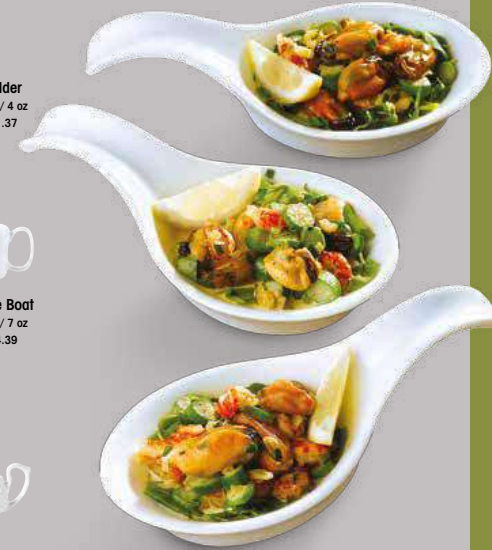

Mini Boat
14020 Pk:(6) 14cl / 5 oz
Disc Price Each: **£3.91**