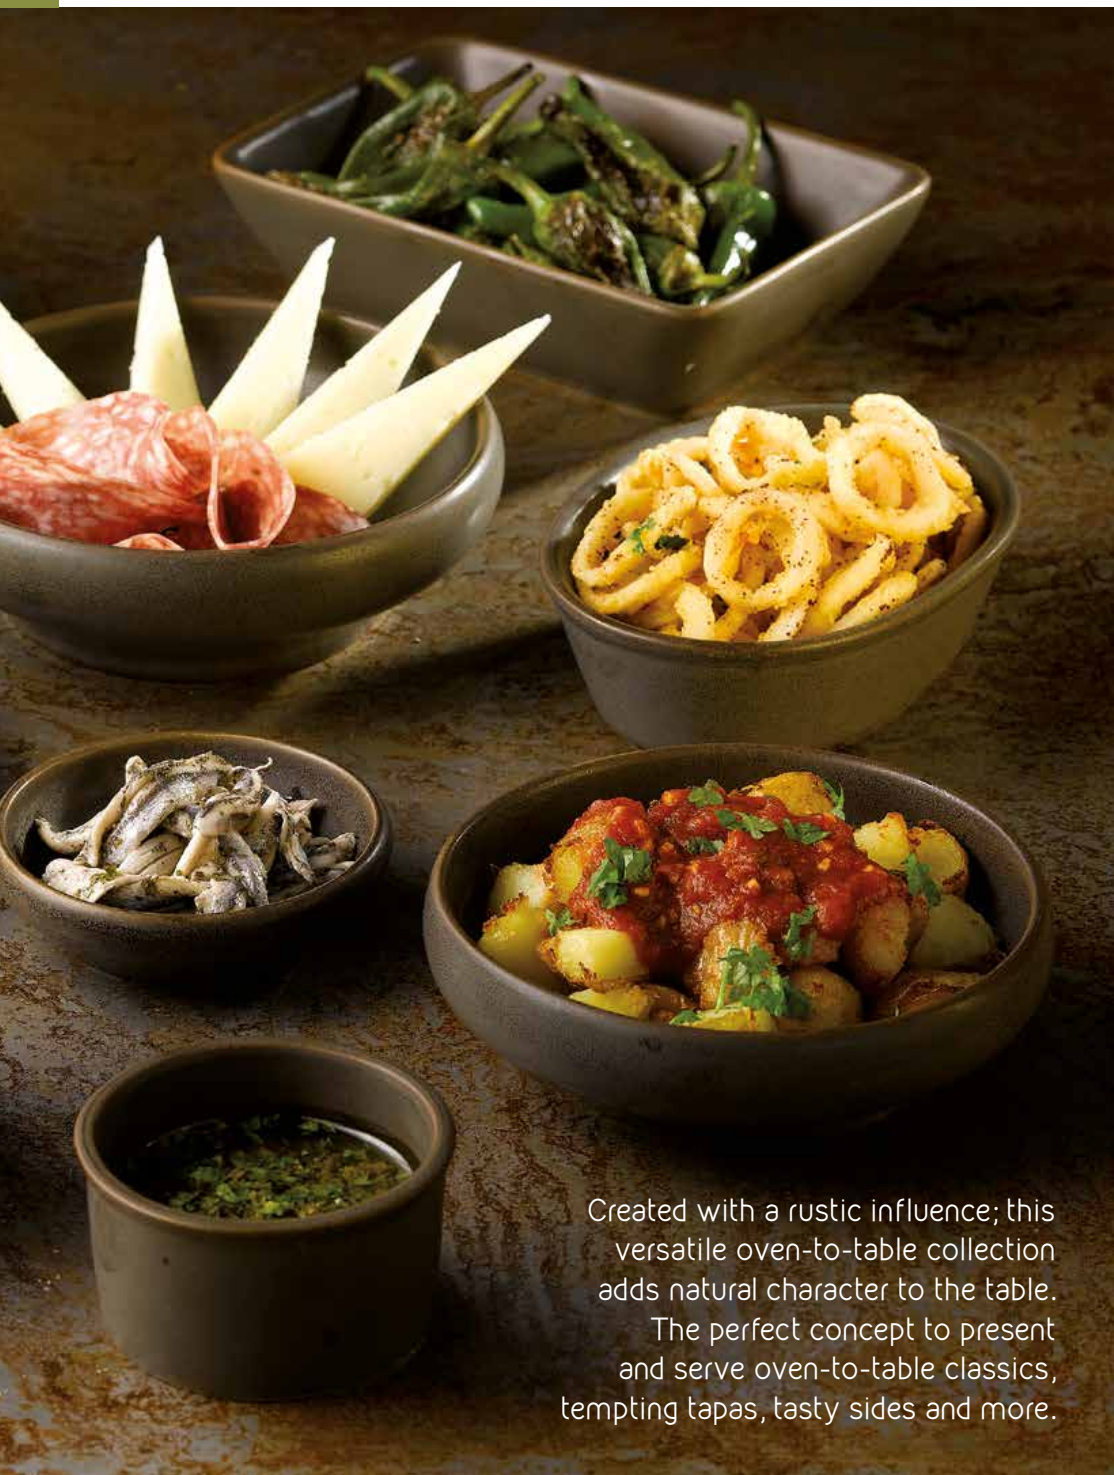

Created with a rustic influence; this versatile oven-to-table collection adds natural character to the table. The perfect concept to present and serve oven-to-table classics, tempting tapas, tasty sides and more.

Present and serve oven-to-table classics, tempting tapas, tasty sides and more