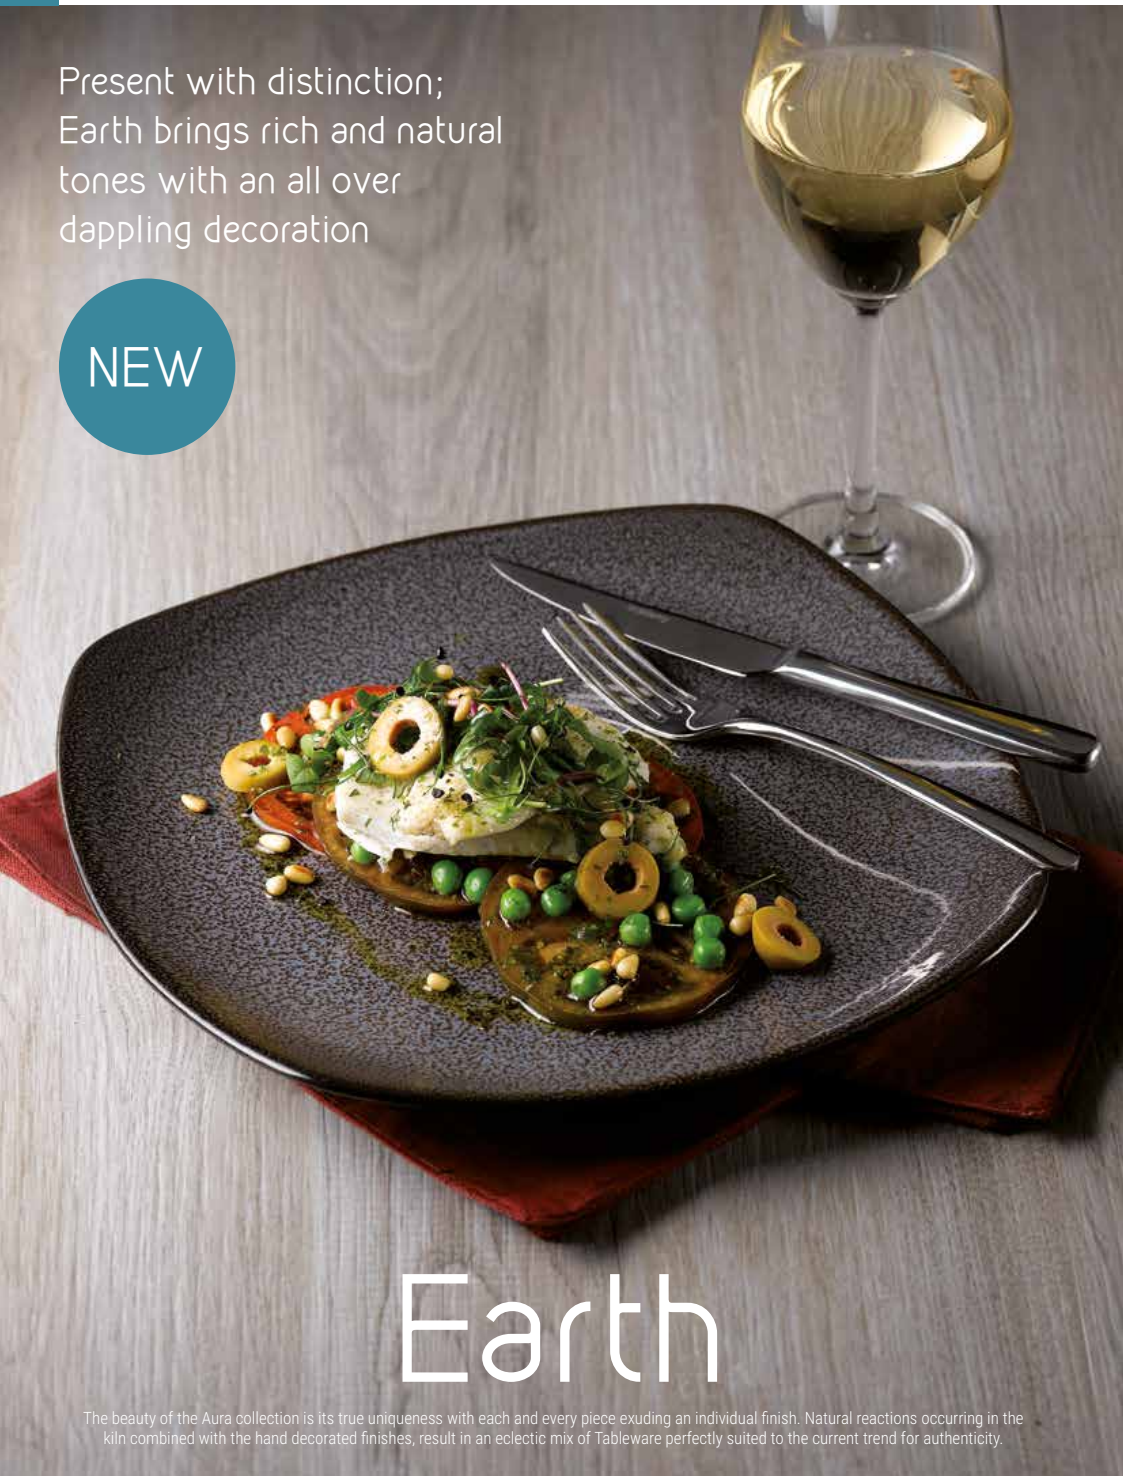

Present with distinction;
Earth brings rich and natural
tones with an all over
dappling decoration

NEW

Earth

The beauty of the Aura collection is its true uniqueness with each and every piece exuding an individual finish. Natural reactions occurring in the kiln combined with the hand decorated finishes, result in an eclectic mix of Tableware perfectly suited to the current trend for authenticity.